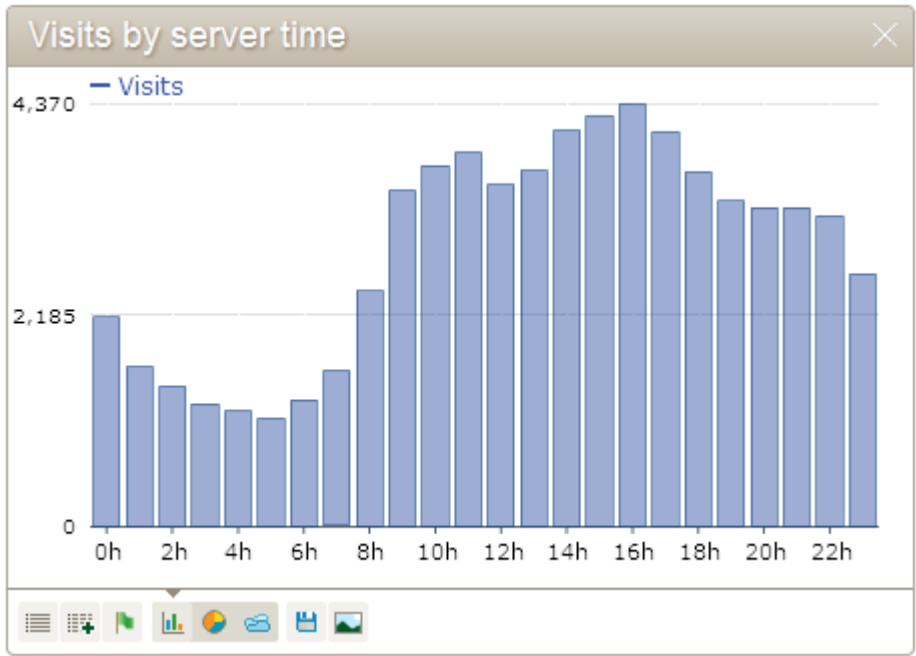

DASHBOARD

Add a widget

- Visits Summary
- Live!
- Visitors**
- Visitor Settings
- Visitor Devices
- Actions
- Events
- Site Search
- Referrers
- Goals
- Insights
- SEO
- Campaigns
- Funnels

Manage dashboard

- Reset dashboard
- Change dashboard layout
- Rename dashboard
- Remove dashboard
- Set as default widgets selection
- Copy dashboard to user

Create new dashboard

Widget preview

449 visits

World-Wide | Visits