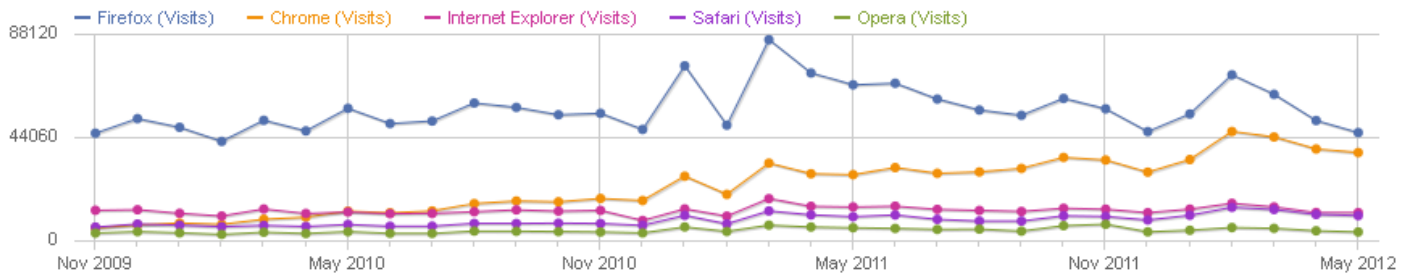

Matomo

Matomo (formerly Piwik) is the leading free and open source analytics platform. It is the primary alternative to Google Analytics and is focused on data ownership and user privacy protection. It is customizable, extensible through plugins and themes, and scalable for high-traffic websites. The source code of Matomo is available under the GPL version 3 software license.

Operating system: Comparing 4 rows

-  **iPhone (Visits)**
between 2639 and 4859, ↑ +65% over the period
-  **Android (Visits)**
between 1972 and 4077, ↑ +10% over the period
-  **iPad (Visits)**
between 463 and 1263, ↑ +117% over the period
-  **iPod (Visits)**
between 134 and 235, ↓ -8% over the period

Browser: Comparing 5 rows

-  **Firefox (Visits)**
between 42162 and 85549, ↑ +1% over the period
-  **Chrome (Visits)**
between 5235 and 46387, ↑ +614% over the period
-  **Internet Explorer (Visits)**
between 8418 and 17752, ↓ -8% over the period
-  **Safari (Visits)**
between 5612 and 14028, ↑ +87% over the period
-  **Opera (Visits)**
between 2502 and 6822, ↑ +15% over the period