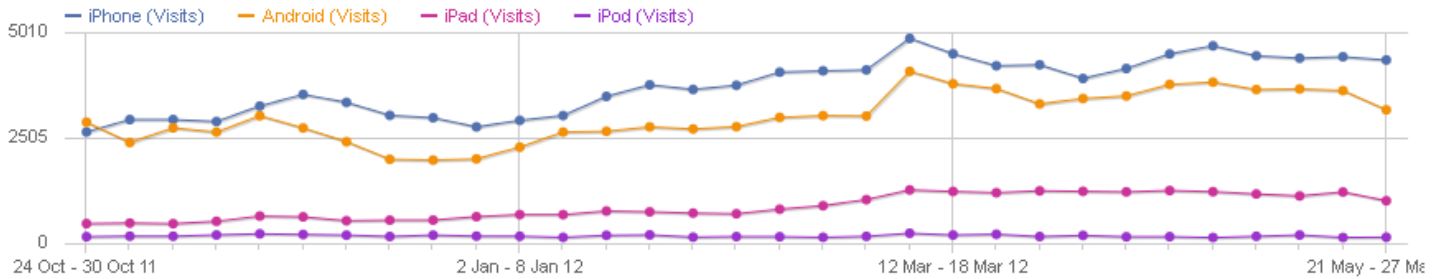

Matomo

Matomo (formerly Piwik) is the leading free and open source analytics platform. It is the primary alternative to Google Analytics and is focused on data ownership and user privacy protection. It is customizable, extensible through plugins and themes, and scalable for high-traffic websites. The source code of Matomo is available under the GPL version 3 software license.

Operating system: Comparing 4 rows

-  **iPhone (Visits)**
between 2639 and 4859, ↑ +65% over the period
-  **Android (Visits)**
between 1972 and 4077, ↑ +10% over the period
-  **iPad (Visits)**
between 463 and 1263, ↑ +117% over the period
-  **iPod (Visits)**
between 134 and 235, ↓ -8% over the period

Browser: Comparing 5 rows

-  **Firefox (Visits)**
between 42162 and 85549, ↑ +1% over the period
-  **Chrome (Visits)**
between 5235 and 46387, ↑ +614% over the period
-  **Internet Explorer (Visits)**
between 8418 and 17752, ↓ -8% over the period
-  **Safari (Visits)**
between 5612 and 14028, ↑ +87% over the period
-  **Opera (Visits)**
between 2502 and 6822, ↑ +15% over the period